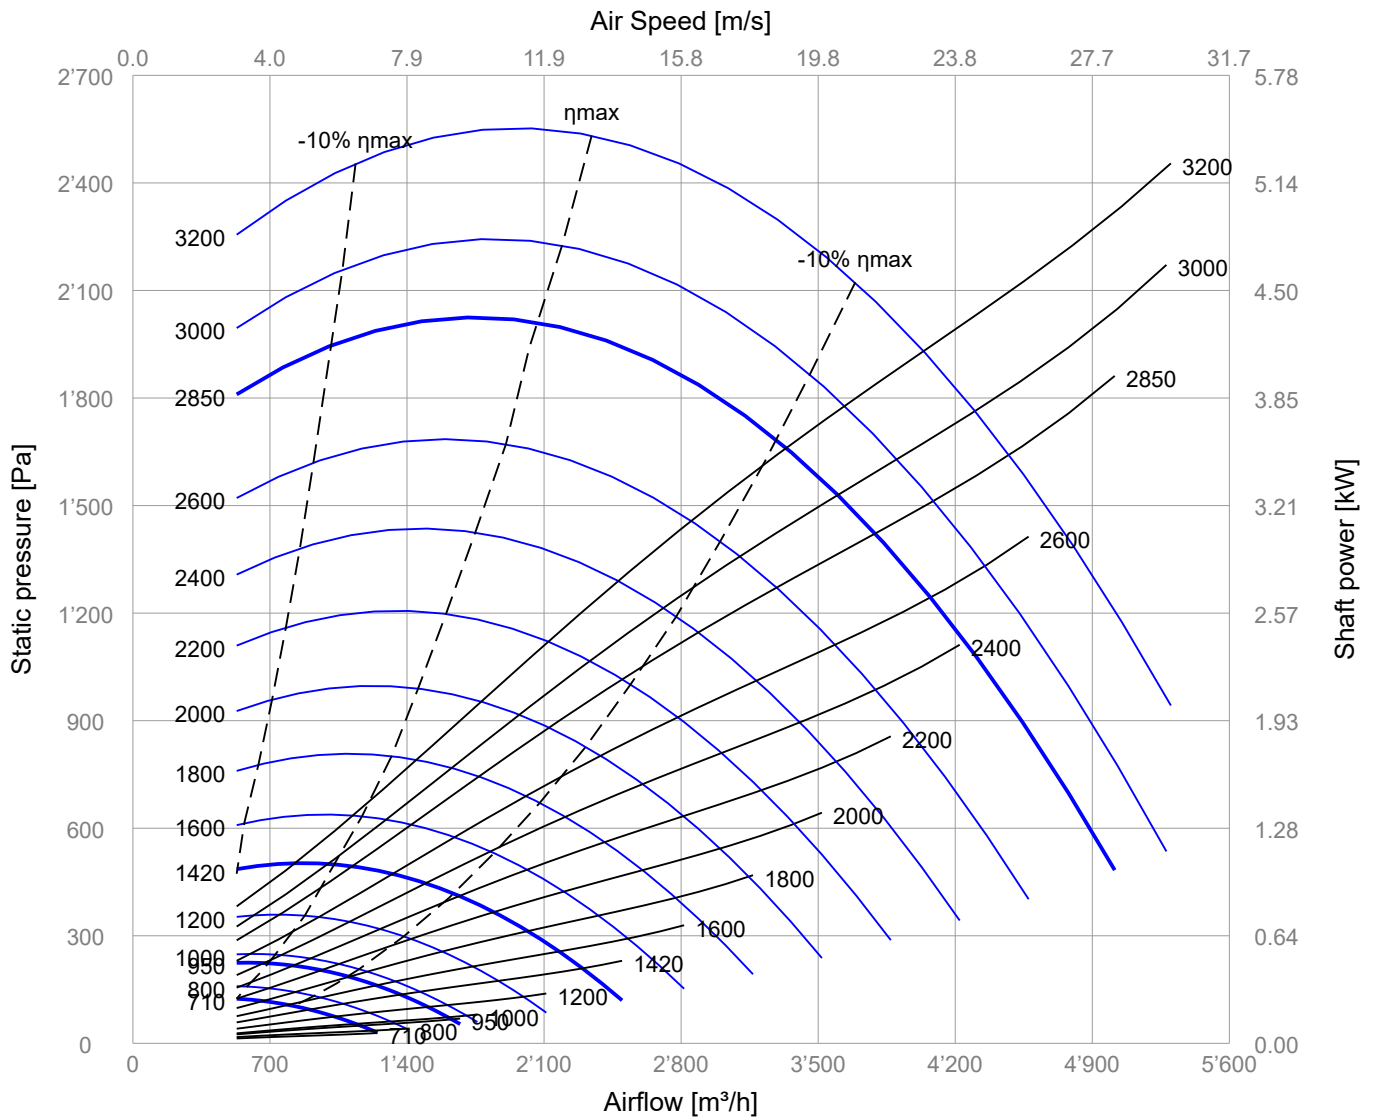

Sound niveau level LwA dB(A)		Sound power level LpA = LwA - 7 dB(A)								Dist. 1 m
ISO 5136.2										
n	LwA	Hz								
min⁻¹	dB(A)	63	125	250	500	1000	2000	4000	8000	
3200	83	44	59	68	72	79	79	70	58	
2850	80	41	56	65	69	76	76	67	55	
1600	68	29	44	53	57	64	64	55	43	
1420	65	26	41	50	54	61	61	52	40	
950	57	18	33	42	46	53	53	44	32	
710	50	11	26	35	39	46	46	37	25	

Edition 2024 • subject to alterations • Copyright by COLASIT AG, Spiez

COLASIT Asia Pte Ltd.
Plastic construction • 38 Woodlands Industrial Park E1 #03-04 • Singapore 757700
Phone +65 6852 35 80/1 • info@colasit.com.sg

www.colasit.com.sg

Competence in plastics. Worldwide.