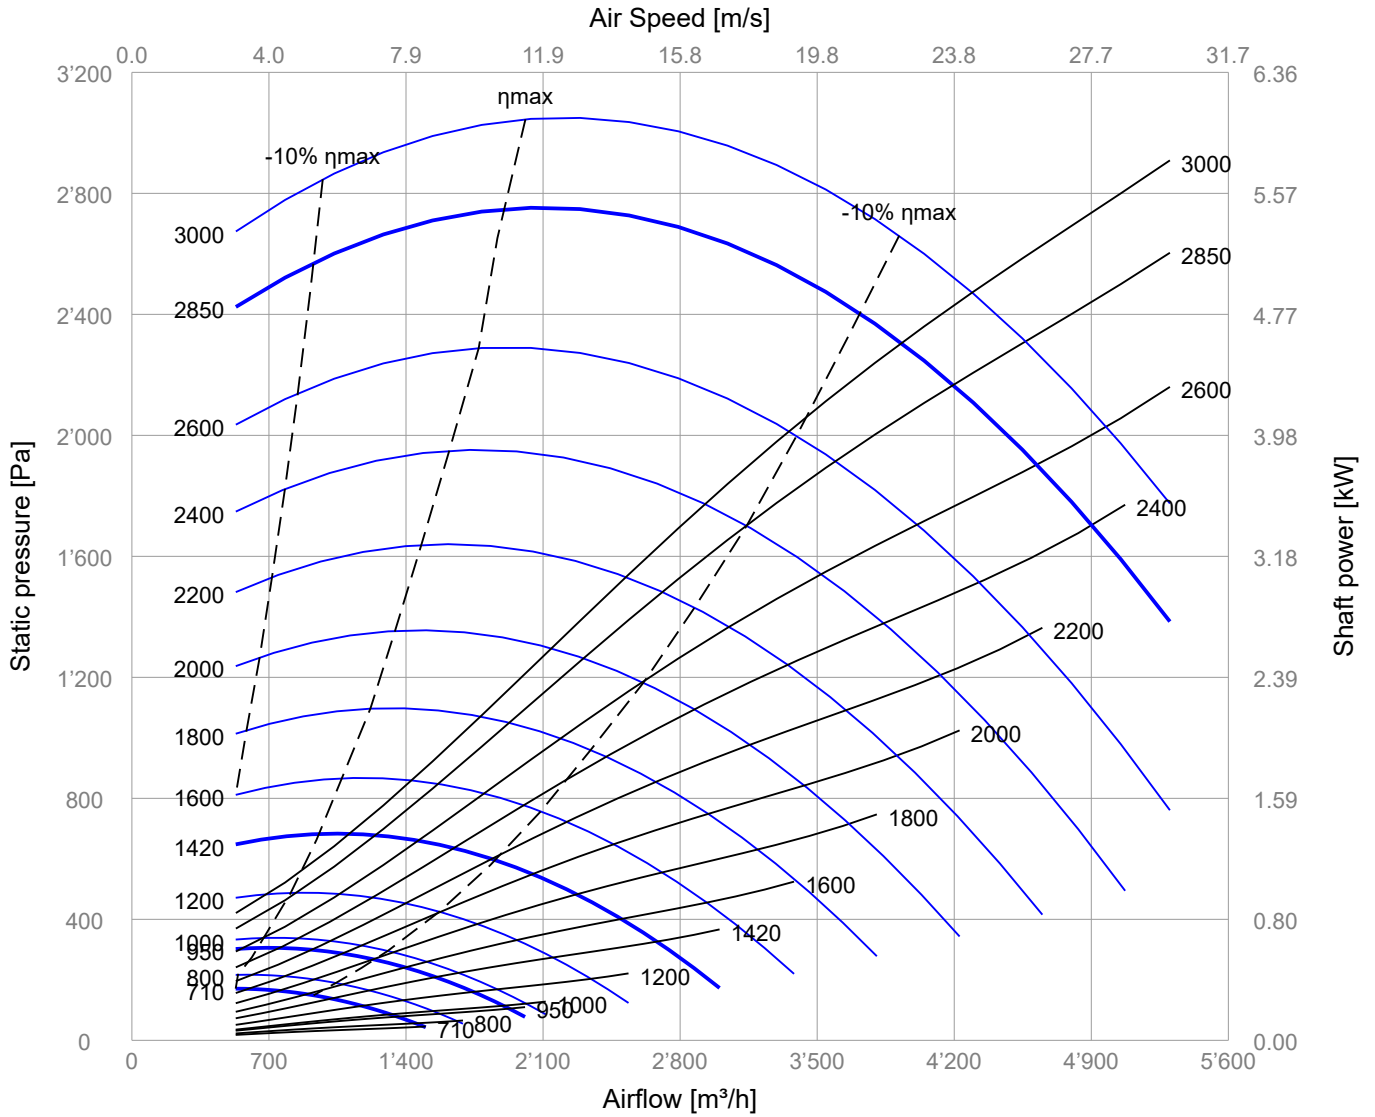

Sound niveau level LwA dB(A)		Sound power level LpA = LwA - 7 dB(A)								Dist. 1 m
ISO 5136.2										
n	LwA	Hz								
min⁻¹	dB(A)	63	125	250	500	1000	2000	4000	8000	
3000	86	50	65	73	76	82	81	73	61	
2850	84	48	63	71	74	80	79	71	59	
1420	69	33	48	56	59	65	64	56	44	
950	61	25	40	48	51	57	56	48	36	
710	54	18	33	41	44	50	49	41	29	

Edition 2024 • subject to alterations • Copyright by COLASIT AG, Spiez

COLASIT Asia Pte Ltd
Plastic construction • 38 Woodlands Industrial Park E1 #03-04 • Singapore 757700
Phone +65 6852 35 80/1 • info@colasit.com.sg

www.colasit.com.sg

Competence in plastics. Worldwide.