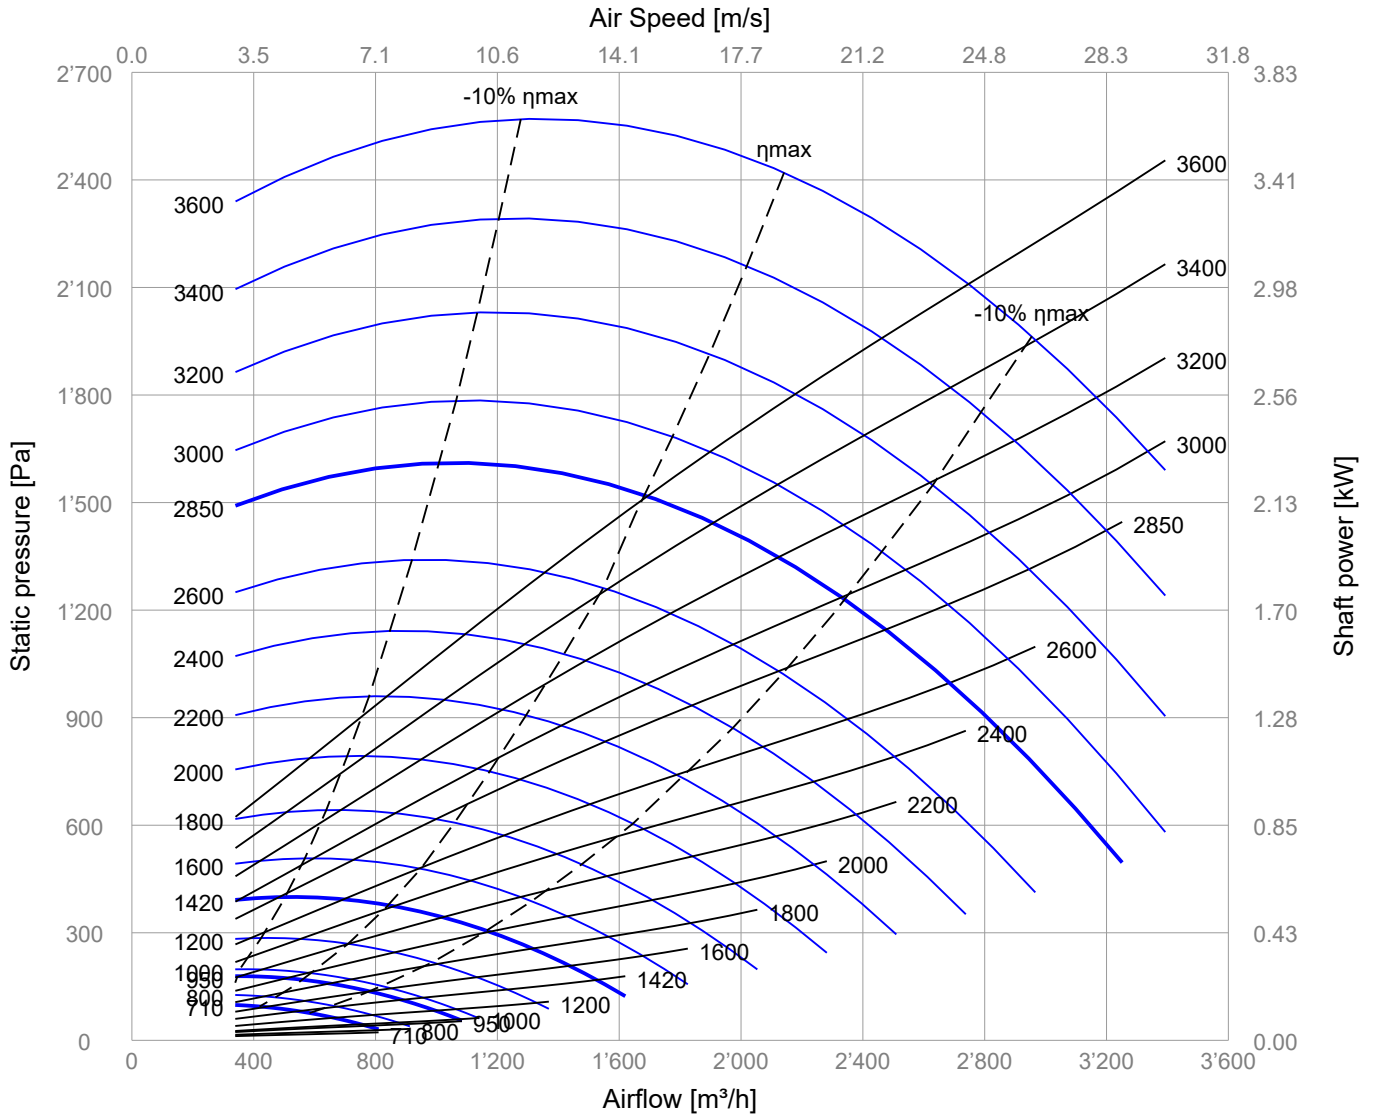

Sound niveau level LwA dB(A)		Sound power level LpA = LwA - 7 dB(A)								Dist. 1 m
ISO 5136.2										
n	LwA	Hz								
min⁻¹	dB(A)	63	125	250	500	1000	2000	4000	8000	
3600	83	39	56	65	70	79	80	70	58	
2850	77	33	50	59	64	73	74	64	52	
1800	67	23	40	49	54	63	64	54	42	
1420	62	18	35	44	49	58	59	49	37	
950	54	10	27	36	41	50	51	41	29	
710	47	3	20	29	34	43	44	34	22	

Edition 2024 • subject to alterations • Copyright by COLASIT AG, Spiez

COLASIT Asia Pte Ltd
Plastic construction • 38 Woodlands Industrial Park E1 #03-04 • Singapore 757700
Phone +65 6852 35 80/1 • info@colasit.com.sg

www.colasit.com.sg

Competence in plastics. Worldwide.