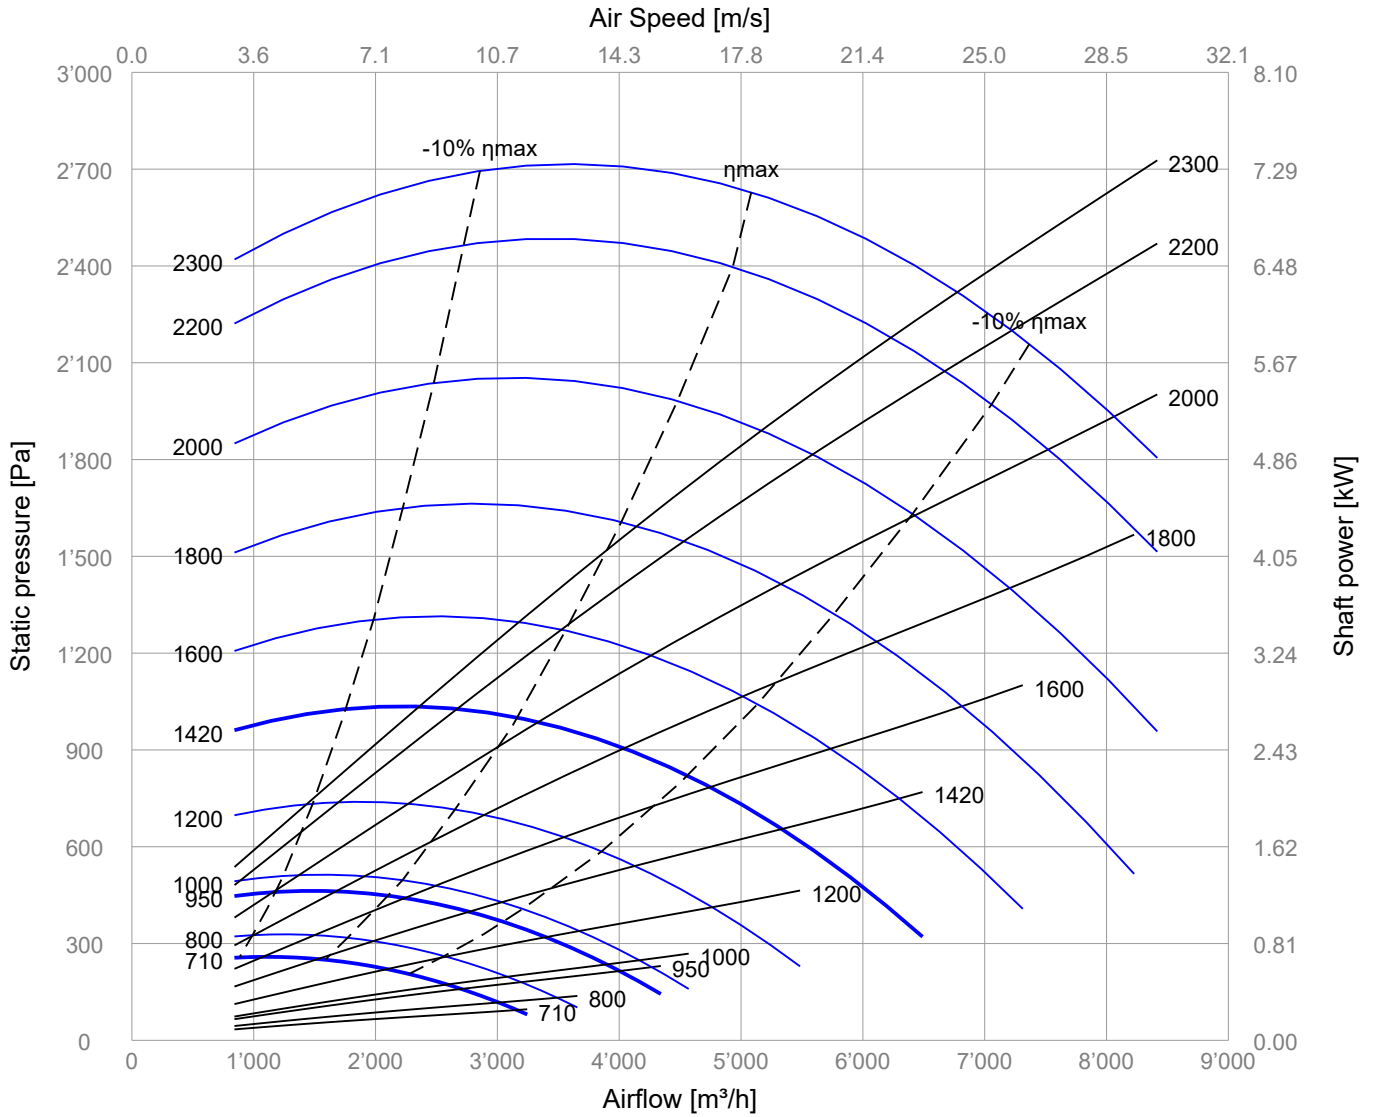

Sound niveau level LwA dB(A)		Sound power level LpA = LwA - 7 dB(A)								Dist. 1 m
ISO 5136.2										
n	LwA	Hz								
min⁻¹	dB(A)	63	125	250	500	1000	2000	4000	8000	
2850	91	64	75	84	84	86	83	77	67	
2300	87	60	71	80	80	82	79	73	63	
1420	76	49	60	69	69	71	68	62	52	
1200	73	46	57	66	66	68	65	59	49	
950	68	41	52	61	61	63	60	54	44	
710	61	34	45	54	54	56	53	47	37	

Edition 2024 • subject to alterations • Copyright by COLASIT AG, Spiez

COLASIT Asia Pte Ltd
Plastic construction • 38 Woodlands Industrial Park E1 #03-04 • Singapore 757700
Phone +65 6852 35 80/1 • info@colasit.com.sg

www.colasit.com.sg

Competence in plastics. Worldwide.