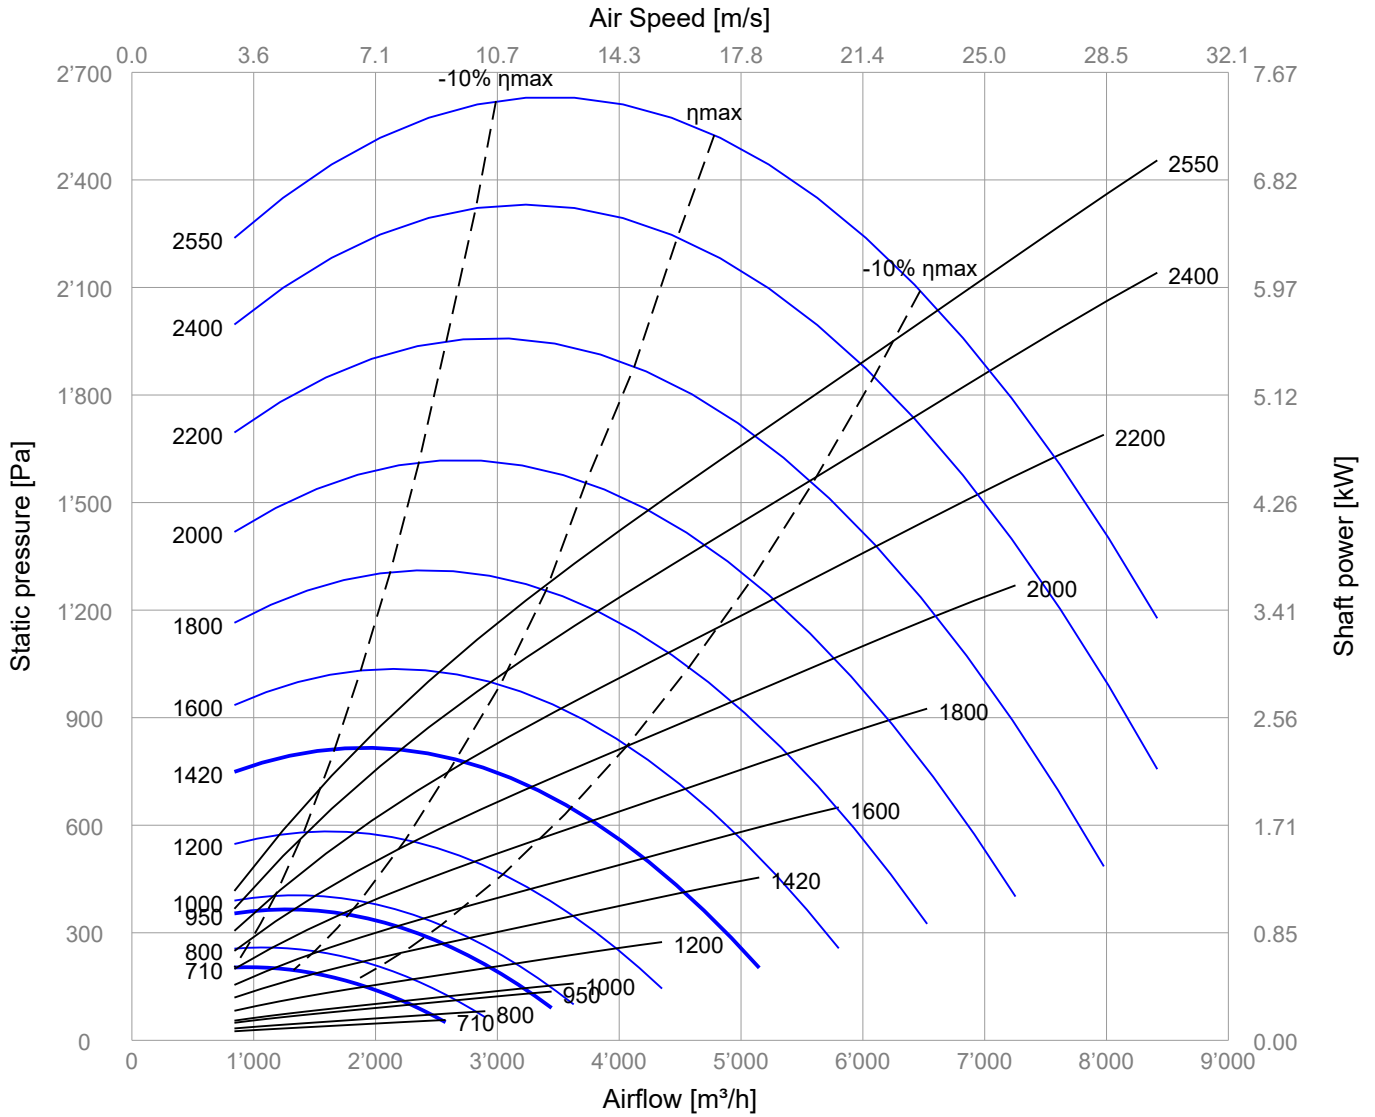

Sound niveau level LwA dB(A)		Sound power level LpA = LwA - 7 dB(A)								Dist. 1 m
ISO 5136.2										
n	LwA	Hz								
min⁻¹	dB(A)	63	125	250	500	1000	2000	4000	8000	
2850	86	55	67	76	78	82	80	73	62	
2550	84	53	65	74	76	80	78	71	60	
1420	71	40	52	61	63	67	65	58	47	
1200	68	37	49	58	60	64	62	55	44	
950	63	32	44	53	55	59	57	50	39	
710	56	25	37	46	48	52	50	43	32	

Edition 2024 • subject to alterations • Copyright by COLASIT AG, Spiez

COLASIT Asia Pte Ltd
Plastic construction • 38 Woodlands Industrial Park E1 #03-04 • Singapore 757700
Phone +65 6852 35 80/1 • info@colasit.com.sg

www.colasit.com.sg

Competence in plastics. Worldwide.