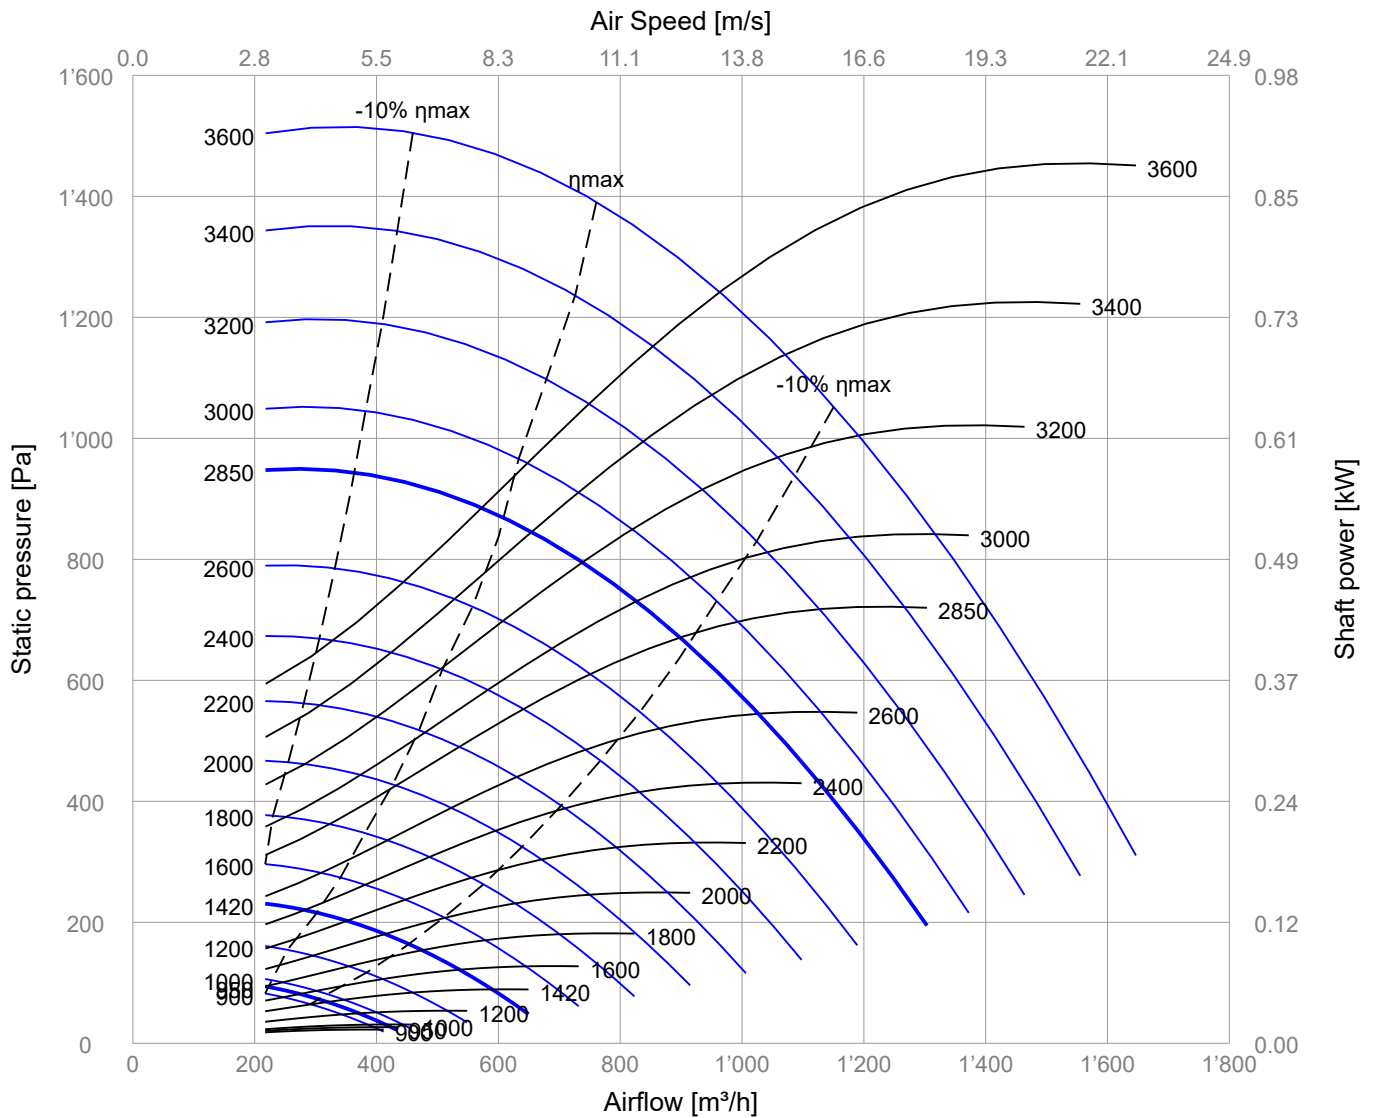

Sound niveau level LwA dB(A)		Sound power level LpA = LwA - 7 dB(A)								Dist. 1 m
ISO 5136.2										
n	LwA	Hz								
min⁻¹	dB(A)	63	125	250	500	1000	2000	4000	8000	
3600	77	31	47	60	66	73	72	66	55	
2850	71	25	41	54	60	67	66	60	49	
1800	61	15	31	44	50	57	56	50	39	
1420	56	10	26	39	45	52	51	45	34	
950	48	2	18	31	37	44	43	37	26	
900	46	0	16	29	35	42	41	35	24	
710	41	0	11	24	30	37	36	30	19	

Edition 2024 • subject to alterations • Copyright by COLASIT AG, Spiez

COLASIT Asia Pte Ltd
Plastic construction • 38 Woodlands Industrial Park E1 #03-04 • Singapore 757700
Phone +65 6852 35 80/1 • info@colasit.com.sg

www.colasit.com.sg

Competence in plastics. Worldwide.