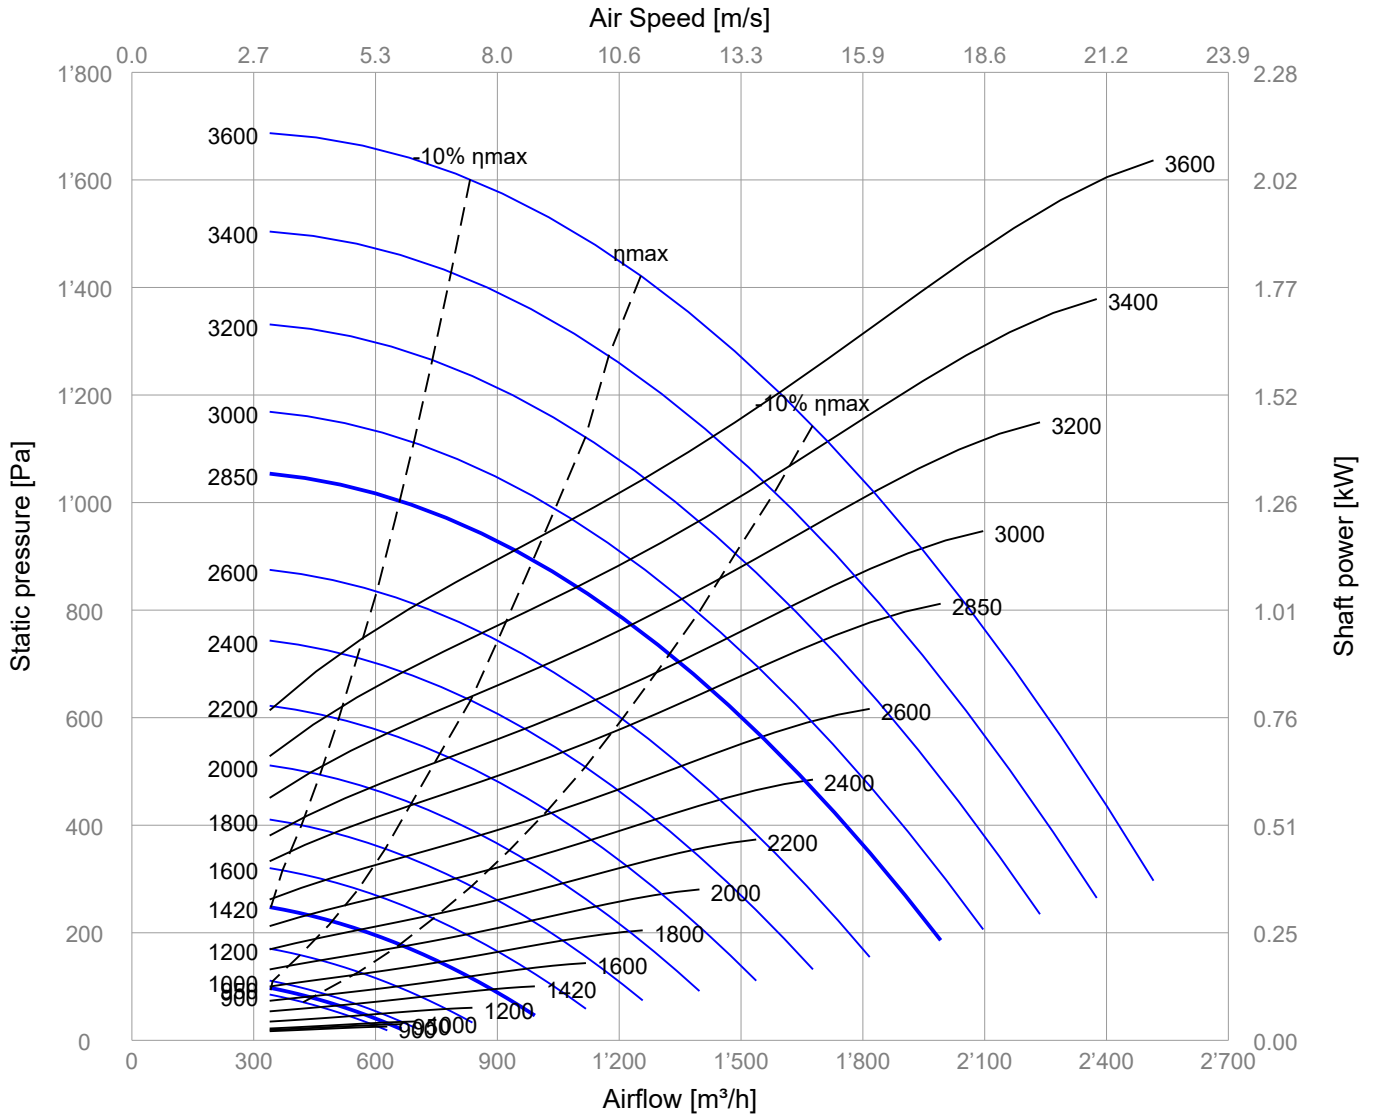

Sound niveau level LwA dB(A)		Sound power level LpA = LwA - 7 dB(A)								Dist. 1 m
ISO 5136.2										
n	LwA	Hz								
min⁻¹	dB(A)	63	125	250	500	1000	2000	4000	8000	
3600	80	34	50	62	69	76	75	69	58	
2850	74	28	44	56	63	70	69	63	52	
1800	64	18	34	46	53	60	59	53	42	
1420	59	13	29	41	48	55	54	48	37	
950	51	5	21	33	40	47	46	40	29	
900	49	3	19	31	38	45	44	38	27	
710	44	0	14	26	33	40	39	33	22	

Edition 2024 • subject to alterations • Copyright by COLASIT AG, Spiez

COLASIT Asia Pte Ltd
Plastic construction • 38 Woodlands Industrial Park E1 #03-04 • Singapore 757700
Phone +65 6852 35 80/1 • info@colasit.com.sg

www.colasit.com.sg

Competence in plastics. Worldwide.